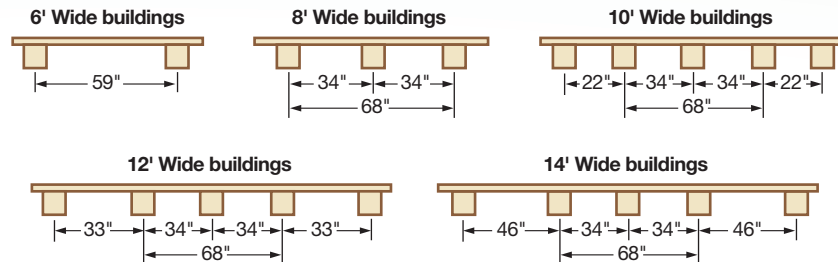

Skid Layout