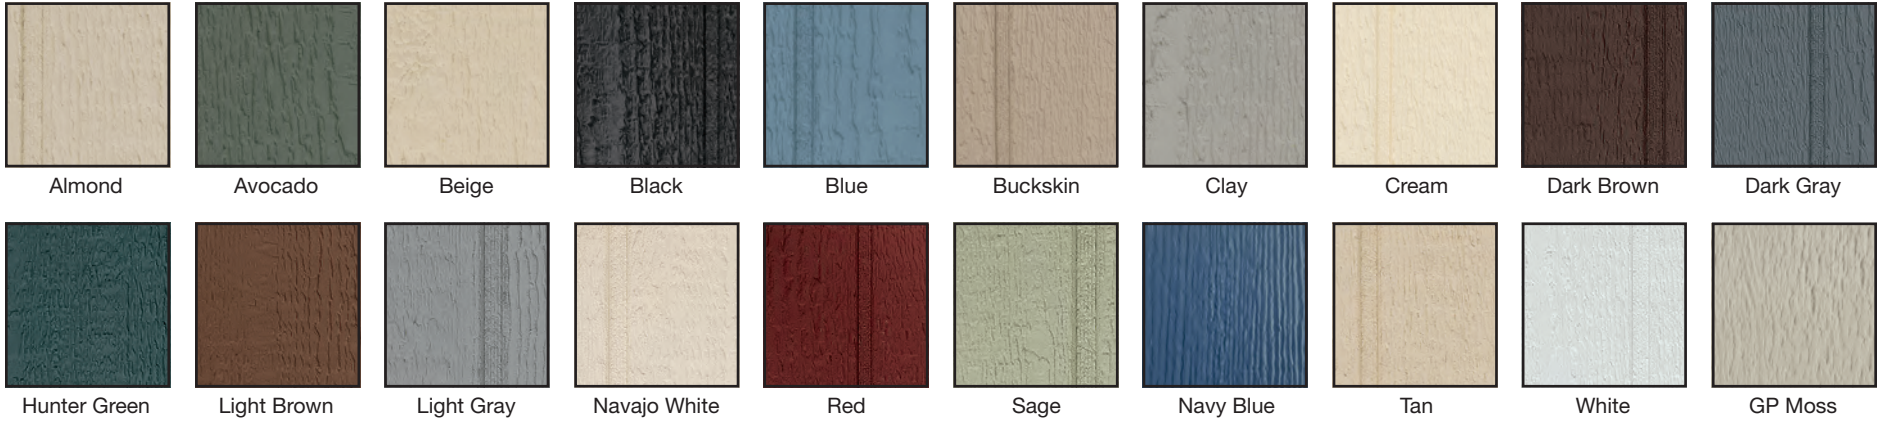

Loft and Workbench

Dry Stacked Stone

Erie

Colorado

Whisperwood

Other options available

## Paint Colors

## Stain Colors

## Shingle Colors