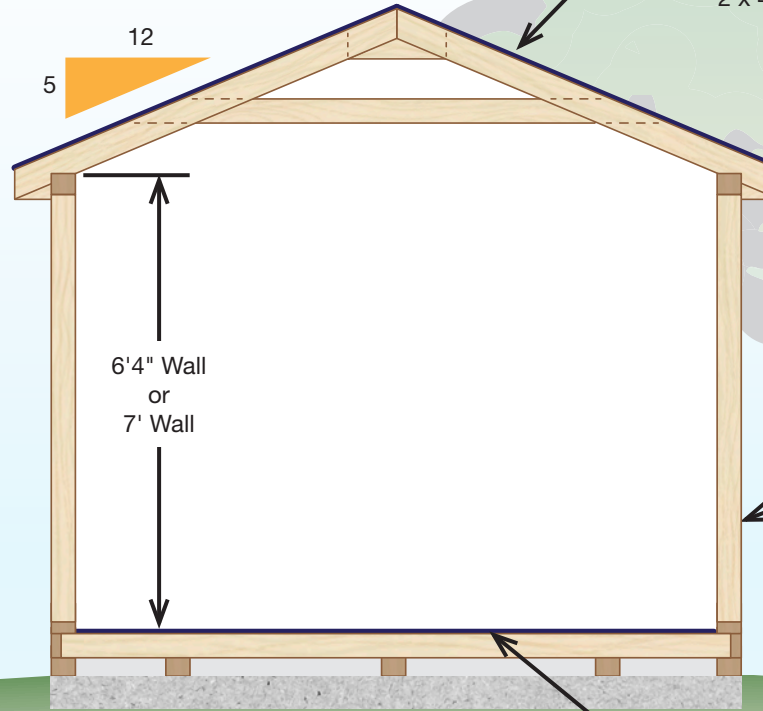

## Construction Features

**Typical Roof Construction**  
 Min. 25 Yr. architectural shingles or metal roof  
 7/16" Roof sheathing  
 2 x 4 SPF #2 rafters @ 16" O.C.  
 Plywood gussets each side of rafter (Typ.)  
 2 x 4 SPF #2 collar ties @ 6'-0" O.C.

**Typical Roof Overhang**  
 5.5" Eave overhang with faceboard

**Typical Exterior Wall Construction**  
 Vinyl siding on  
 7/16" Sheathing or LP SmartSide or  
 7/16" Painted wood dura-temp siding  
 2 x 4 Stud wall @ 16" O.C.